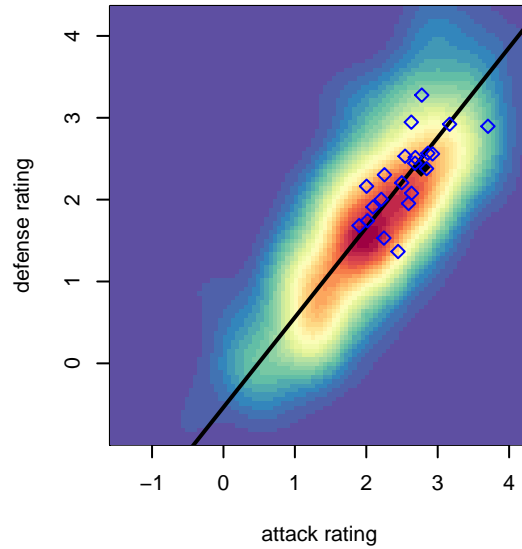

PacNW Maroon B00

Pacific Northwest SC
 Tukwila, WA
 B00 total strength=1545
 attack=15.93 defense=10.96
 fall league = RCL B00 Div 2, RCL B00 7V2

alt names used:
 PACIFIC NORTHWEST SCPACNW 00 MAROC
 PacNW 00 Maroon
 PacNW B00 Maroon
 PacNW B00 Maroon A
 PacNW B00 Maroon A
 PACIFIC NORTHWEST SC PACNW 00 MAROC
 PacNW B00 Maroon A

**attack and defense variance (black dot)
relative to other teams
and top 10 in region**

**attack and defense rating
relative to others at age
and all opponents in last 13 months**

Performance relative to 13 month average