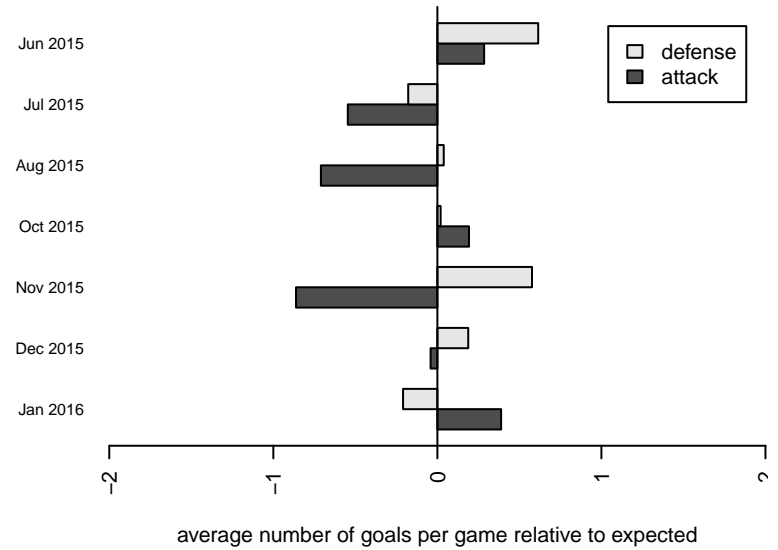

Performance relative to 13 month average