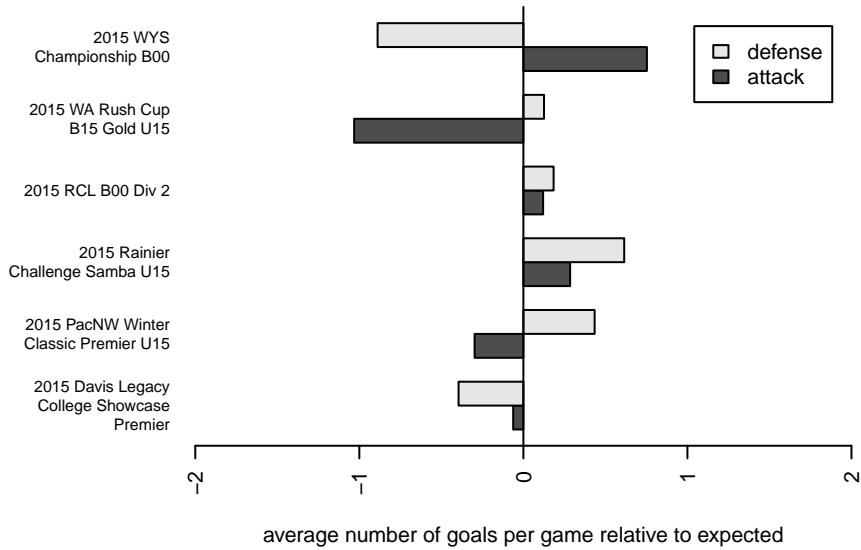

PacNW Maroon B00

Pacific Northwest SC
 Tukwila, WA
 B00 total strength=1545
 attack=15.93 defense=10.96
 fall league = RCL B00 Div 2, RCL B00 7V2

alt names used:
 PACIFIC NORTHWEST SCPACNW 00 MAROC
 PacNW 00 Maroon
 PacNW B00 Maroon
 PacNW B00 Maroon A
 PacNW B00 Maroon A
 PACIFIC NORTHWEST SC PACNW 00 MAROC
 PacNW B00 Maroon A

Venues played:
 2015 Rainier Challenge Samba U15
 2015 Davis Legacy College Showcase Premier
 2015 WA Rush Cup B15 Gold U15
 2015 RCL B00 Div 2
 2015 RCL B00 7V2
 2015 PacNW Winter Classic Premier U15
 2015 WYS Championship B00

**attack and defense variance (black dot)
relative to other teams
and top 10 in region**

**attack and defense rating
relative to others at age
and all opponents in last 13 months**

Performance relative to 13 month average