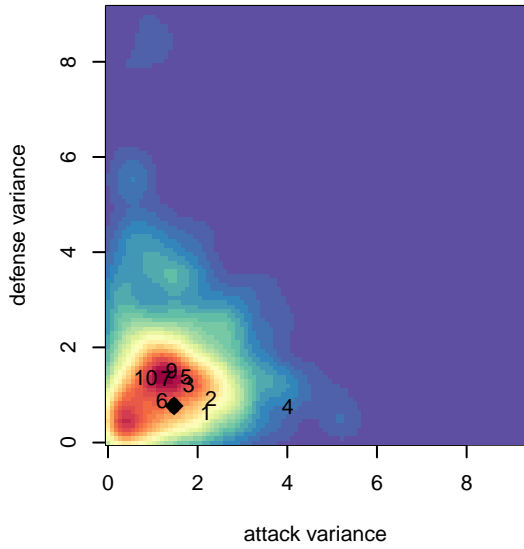

PacNW Maroon B00

Pacific Northwest SC
 Tukwila, WA
 B00 total strength=1545
 attack=15.93 defense=10.96
 fall league = RCL B00 Div 2, RCL B00 7V2

alt names used:
 PACIFIC NORTHWEST SCPACNW 00 MAROC
 PacNW 00 Maroon
 PacNW B00 Maroon
 PacNW B00 Maroon A
 PacNW B00 Maroon A
 PACIFIC NORTHWEST SC PACNW 00 MAROC
 PacNW B00 Maroon A

**attack and defense variance (black dot)
relative to other teams
and top 10 in region**

**attack and defense rating
relative to others at age
and all opponents in last 13 months**

Performance relative to 13 month average