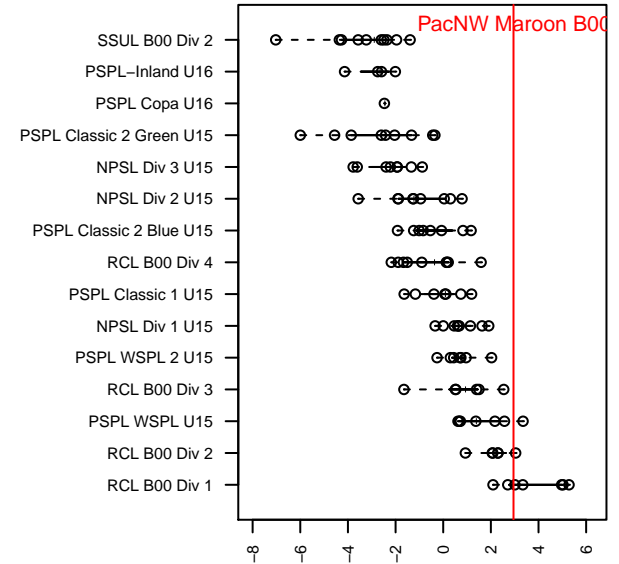

PacNW Maroon B00

Pacific Northwest SC
 Tukwila, WA
 B00 total strength=1545
 attack=15.93 defense=10.96
 fall league = RCL B00 Div 2, RCL B00 7V2

alt names used:
 PACIFIC NORTHWEST SCPACNW 00 MAROC
 PacNW 00 Maroon
 PacNW B00 Maroon
 PacNW B00 Maroon A
 PacNW B00 Maroon A
 PACIFIC NORTHWEST SC PACNW 00 MAROC
 PacNW B00 Maroon A

Venues played:
 2015 Rainier Challenge Samba U15
 2015 Davis Legacy College Showcase Premier
 2015 WA Rush Cup B15 Gold U15
 2015 RCL B00 Div 2
 2015 RCL B00 7V2
 2015 PacNW Winter Classic Premier U15
 2015 WYS Championship B00

**attack and defense variance (black dot)
relative to other teams
and top 10 in region**

**attack and defense rating
relative to others at age
and all opponents in last 13 months**

Performance relative to 13 month average