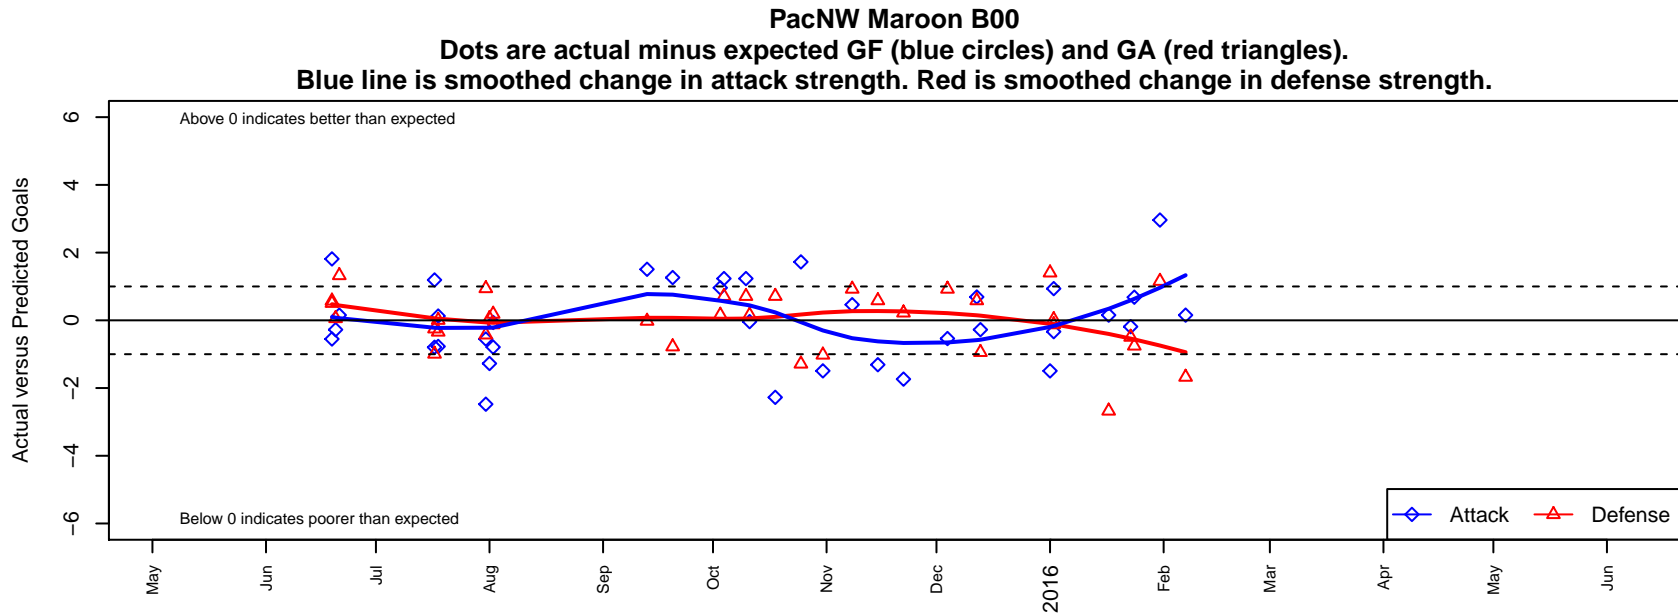

PacNW Maroon B00

Pacific Northwest SC
 Tukwila, WA
 B00 total strength=1545
 attack=15.93 defense=10.96
 fall league = RCL B00 Div 2, RCL B00 7V2

alt names used:
 PACIFIC NORTHWEST SCPACNW 00 MAROC
 PacNW 00 Maroon
 PacNW B00 Maroon
 PacNW B00 Maroon A
 PacNW B00 Maroon A
 PACIFIC NORTHWEST SC PACNW 00 MAROC
 PacNW B00 Maroon A

**attack and defense variance (black dot)
relative to other teams
and top 10 in region**

**attack and defense rating
relative to others at age
and all opponents in last 13 months**

Performance relative to 13 month average